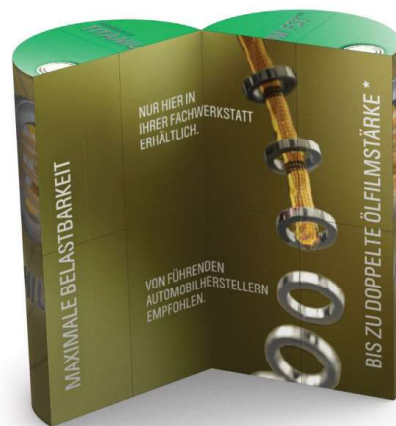

### ► Magic Can

There is no end to what you can make with a Can. Perfect for drink, batteries, or any product packed in Can, but also a perfect product portfolio, thanks to its large printing area, and landscape panels.

Features:

- ◆ Full color label customization
- ◆ Magnetic Closure

Size : Large 65 x 115mm / Mini 50 x 90mm

Magic Concepts products are protected by patents

Magic<sup>x</sup>  
**CAN**

Magic<sup>x</sup>  
TILE

### ► Magic Tile

A great mailing option when combined with optional giftbox.

Features:

- ◆ Mailing Box
- ◆ Full color label customization
- ◆ Large panoramic panel

Size : 83 x 83 x 41mm

Magic Concepts products are protected by patents