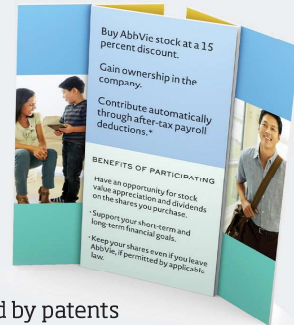

Add the magic touch to your Brochure

► **Magic Square 150**

A 2mm-thin 3D media, excellent for mailings, magazine inserts or as a lasting brochure.

Features:

- Mailer-ready
- Full color customization

Size : 150 x 150 x 2mm

Magic Concepts products are protected by patents