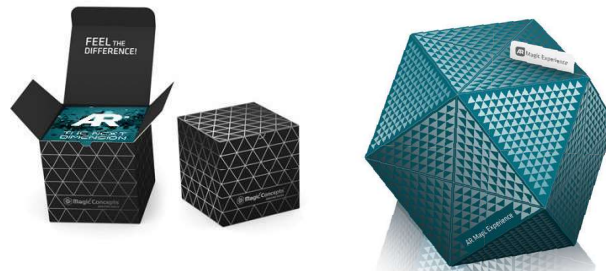

Magic^x
DIAMOND

High-carat design, full of facets

► **Magic Diamond** **BESTSELLER**

At first glance, the Magic Diamond is just a cube - but touch it, and it turns out to be a diamond in the rough, with up to 20 faces. With one flick of the hand it changes its shape, turning from a prism into its final form.

Features :

- Full color label customization
- Magnetic closure

Available in 2 sizes : 50 x 50 x 50mm / 70 x 70 x 70mm

Magic Concepts products are protected by patents

Magic^x
SUPER DIAMOND

Options:

Also available in Super Cube format, with "Tag", Matt foil and Spot UV options